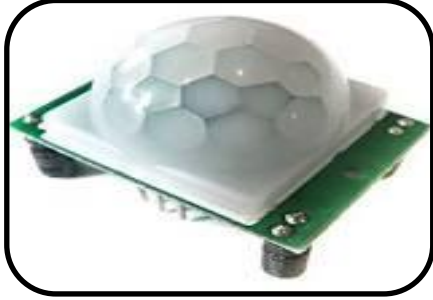

**This system that is used in HOMES
should also be used in TEMPLES**

Door Knock Vibration Alarm

Beam Sensor

PIR Sensor

Door Sensor

Ceiling Motion Sensor

Smoke Sensor

Glass Break Sensor

Camera

Vibration Sensor

Siren Alarm

LPG Gas Sensor

Beam Sensor

PIR (Passive Infrared Sensor)

Smoke Sensor

Glass Break Sensor

CC TV Camera

Vibration Sensor

Door Sensor

Ceiling Motion Sensor

Safety sensors

LPG Gas Sensor

Siren Alarm

CC TV Monitor