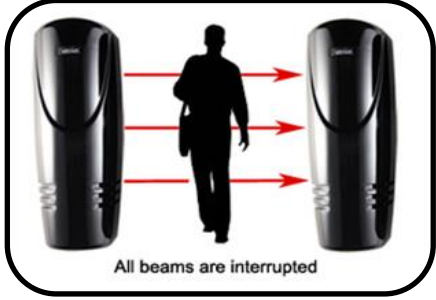

**This system that is used in HOMES
should also be used in TEMPLES**

Door Knock Vibration Alarm

Beam Sensor

PIR Sensor

Door Sensor

Ceiling Motion Sensor

Smoke Sensor

Glass Break Sensor

Camera

Vibration Sensor

Siren Alarm

LPG Gas Sensor

Beam Sensor

PIR (Passive Infrared Sensor)

Smoke Sensor

Glass Break Sensor