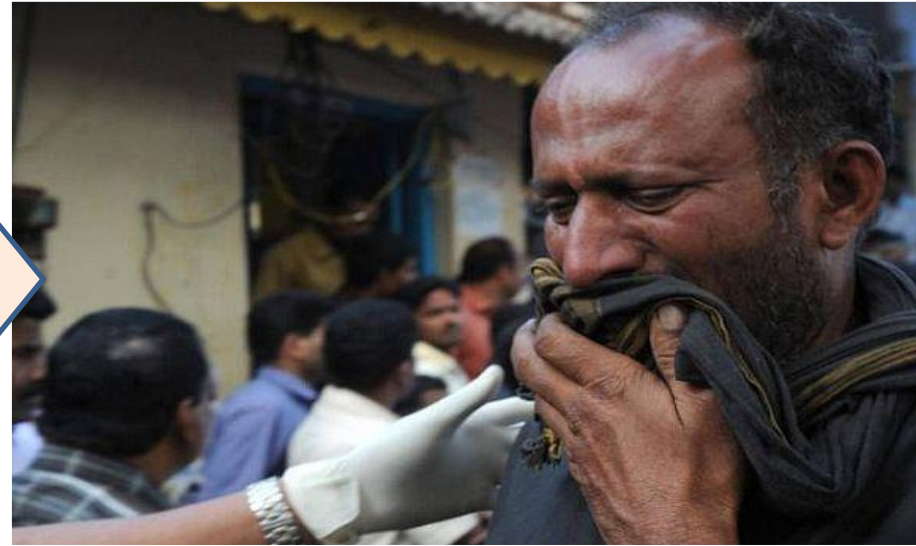

Kerala Padmanabhaswa my Temple: Fire Accident

Srirangam Temple Marriage
Hall A total of 57 people,
including the groom, were
killed, Marriage Celebration
became as Funeral
Ceremony

On 10 April 2016 at approximately 03:30 the Puttingal Temple in Paravur, Kollam, India, experienced an explosion and fire after firework celebrations went awry. As a result, 111 people were killed and more than 350 were injured, including some with severe burns. The temple and at least 150 houses in the area of the temple were damaged by the blast.

OVERCROWD SAFETY

See a separate
PPT/ e BOOK
in the WEB INDEX for

CROWD SAFETY

**Rush &
Hurry
lead
to
stampede**

STAMPEDE

January 14, 1999:
Over 50 people lost their lives in a stampede at the Pamba base camp near Sabarimala in Kerala.

Over 800 people were killed and 100 injured in a stampede at the Mahakumbh Mela

Rush & Speed lead to stampede

August 27, 2003: 40 pilgrims were killed and 125 others injured in a stampede as lakhs of people thronged the banks of river Godavari in Nashik for holy bath during Kumbh Mela

Temple
stampedes
claimed 700
lives in 8 years

Tragedy At Ratangarh Temple: Why Do Deadly Stampedes Occur During Indian Religious Festivals?

At least 115 people have died and 100 more injured during a stampede near the Ratangarh Temple in the Indian state of Madhya Pradesh during the Navratri festivities. People died either by getting crushed, or drowning in the Sindh river below.