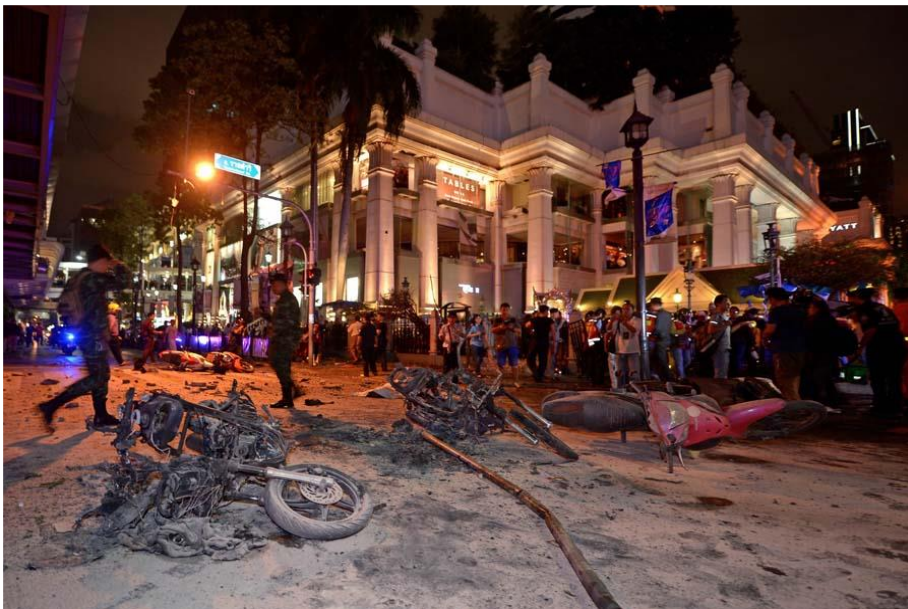

Extremism & Bomb Blast safety SOLUTIONS

See a separate
PPT/ e BOOK
in the WEB INDEX for

**Safety from Acts
of Extremism**