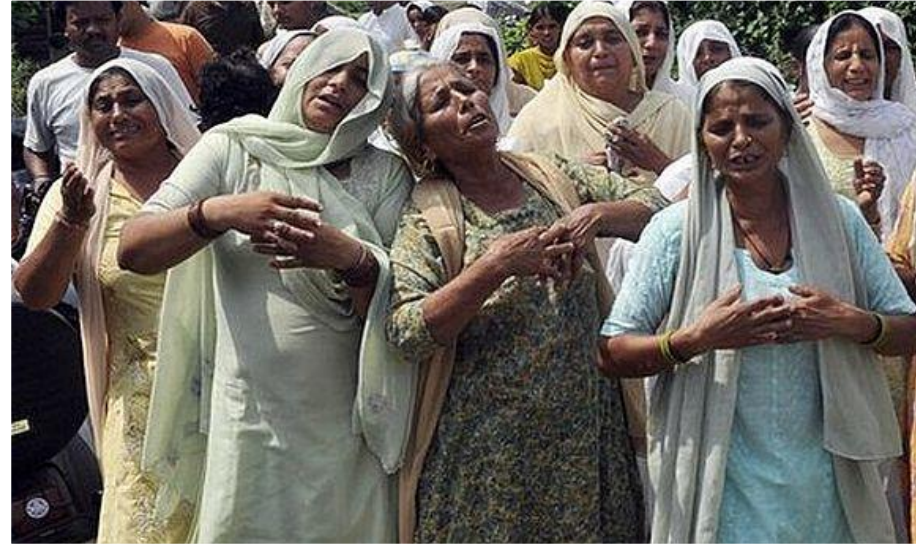

Temple
stampedes
claimed 700
lives in 8 years

Tragedy At Ratangarh Temple: Why Do Deadly Stampedes Occur During Indian Religious Festivals?

At least 115 people have died and 100 more injured during a stampede near the Ratangarh Temple in the Indian state of Madhya Pradesh during the Navratri festivities. People died either by getting crushed, or drowning in the Sindh river below.

Sixteen people were killed in a stampede that took place in Shanti Kunj Ashram in Haridwar

TEMPLE STAMPEDE

A human stampede occurred on September 30, 2008, at the Chamunda Devi temple 249 people were killed and more than 400 injured

January 14, 2011: A huge melee at the famed Sabarimala shrine in Kerala killed more than 104 devotees

TEMPLE STAMPEDE

September 30, 2008: Nearly 250 devotees were killed and over 60 injured in a stampede at the Chamunda Devi temple in Rajasthan's Jodhpur city.

January 26, 2005: At least 350 people were killed and over 200 injured in a stampede at a religious fair in Wai in Satara district of western Maharashtra

TEMPLE STAMPEDE

August 3, 2008: Over 160 people were killed and several injured in a stampede at the Naina Devi temple in Himachal Pradesh on August 3, 2008