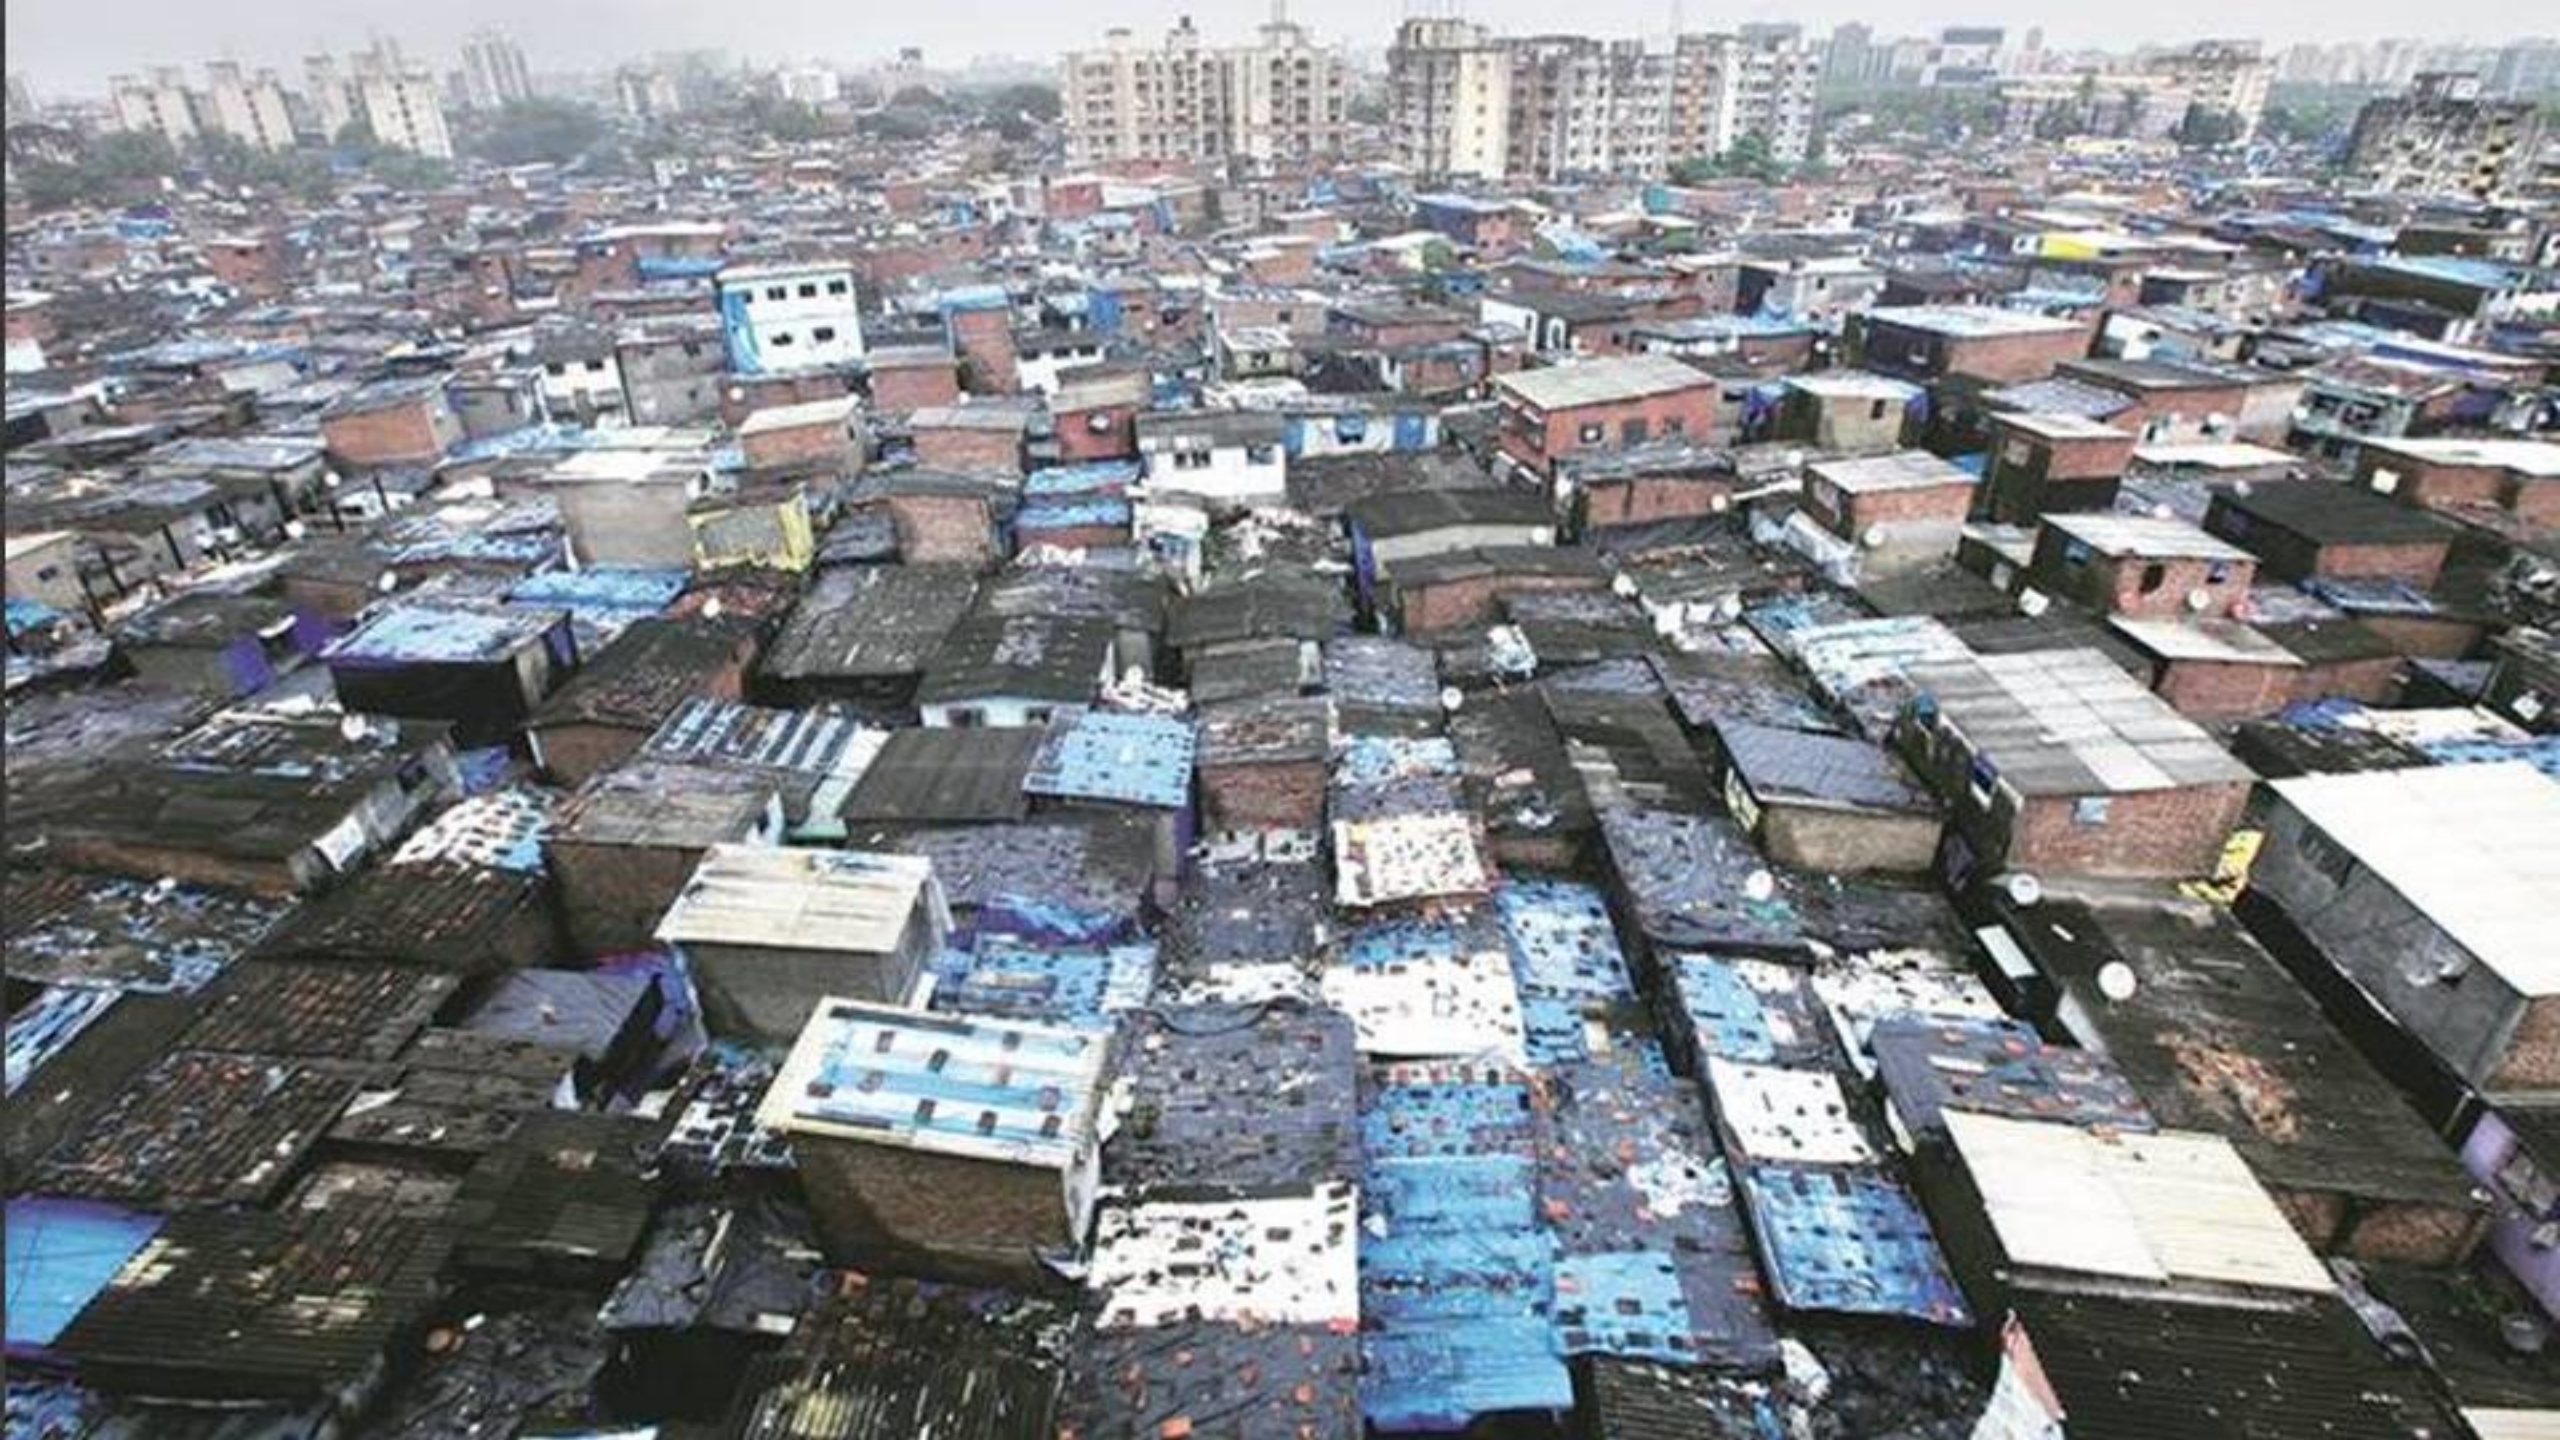

WHY SERVICE by TEMPLE to HUMANITY?

SLUM GRUESOME

SLUM
GRUESOME

PEOPLE LIVE IN WRETCHED CONDITION

FIGHTING FOR SURVIVAL

ExNoRa has a wonderful Slum
Awesome programme. Several
slums were transformed and have
become liveable. Please see
website