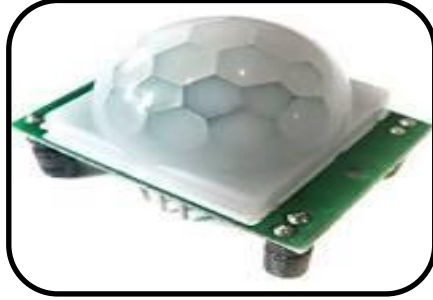

**This system that is used in HOMES
should also be used in TEMPLES**

Door Knock Vibration Alarm

Beam Sensor

PIR Sensor

Door Sensor

Ceiling Motion Sensor

Smoke Sensor

Glass Break Sensor

Camera

Vibration Sensor

Siren Alarm

LPG Gas Sensor

Beam Sensor

PIR (Passive Infrared Sensor)

Smoke Sensor

Glass Break Sensor

CC TV Camera

Vibration Sensor

Door Sensor

Ceiling Motion Sensor

Safety sensors

LPG Gas Sensor

Siren Alarm

CC TV Monitor