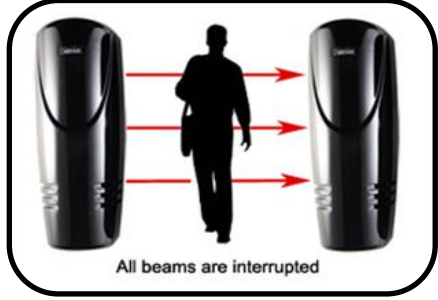

**This system that is used in HOMES
should also be used in TEMPLES**

Door Knock Vibration Alarm

Beam Sensor

PIR Sensor

Door Sensor

Ceiling Motion Sensor

Smoke Sensor

Glass Break Sensor

Camera

Vibration Sensor

Siren Alarm

LPG Gas Sensor

Beam Sensor

PIR (Passive Infrared Sensor)

Smoke Sensor

Glass Break Sensor