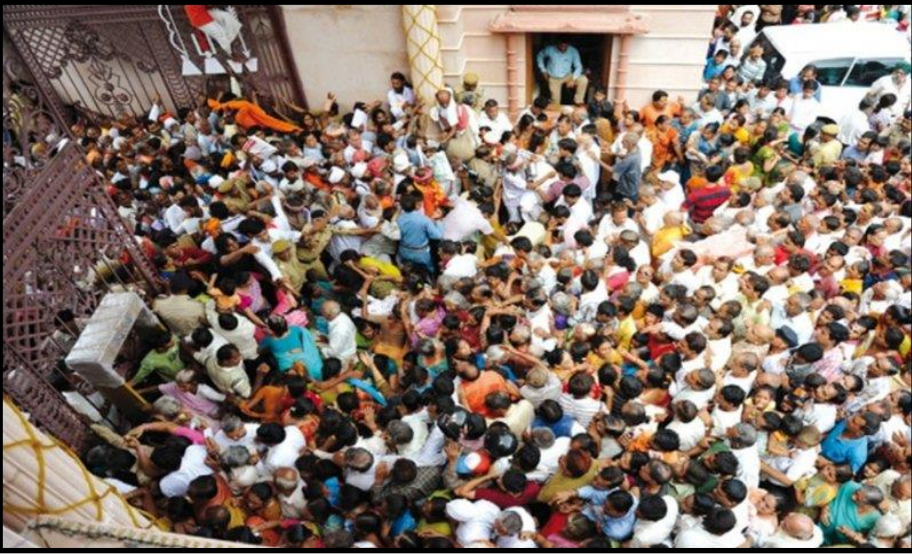

Kerala Padmanabhaswa my Temple: Fire Accident

Srirangam Temple Marriage
Hall A total of 57 people,
including the groom, were
killed, Marriage Celebration
became as Funeral
Ceremony

On 10 April 2016 at approximately 03:30 the Puttingal Temple in Paravur, Kollam, India, experienced an explosion and fire after firework celebrations went awry. As a result, 111 people were killed and more than 350 were injured, including some with severe burns. The temple and at least 150 houses in the area of the temple were damaged by the blast.

OVERCROWD SAFETY

See a separate
PPT/ e BOOK
in the WEB INDEX for

CROWD SAFETY

**Rush &
Hurry
lead
to
stampede**

STAMPEDE

January 14, 1999:
Over 50 people lost their lives in a stampede at the Pamba base camp near Sabarimala in Kerala.

Over 800 people were killed and 100 injured in a stampede at the Mahakumbh Mela

Rush & Speed lead to stampede

August 27, 2003: 40 pilgrims were killed and 125 others injured in a stampede as lakhs of people thronged the banks of river Godavari in Nashik for holy bath during Kumbh Mela

Temple
stampedes
claimed 700
lives in 8 years

Tragedy At Ratangarh Temple: Why Do Deadly Stampedes Occur During Indian Religious Festivals?

At least 115 people have died and 100 more injured during a stampede near the Ratangarh Temple in the Indian state of Madhya Pradesh during the Navratri festivities. People died either by getting crushed, or drowning in the Sindh river below.