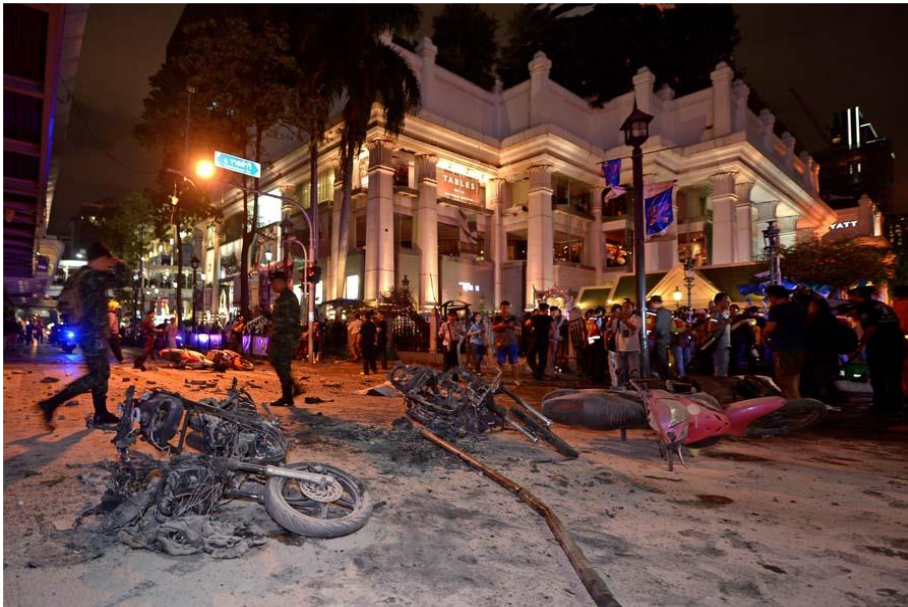

Extremism & Bomb Blast safety SOLUTIONS

See a separate
PPT/ e BOOK
in the WEB INDEX for

**Safety from Acts
of Extremism**