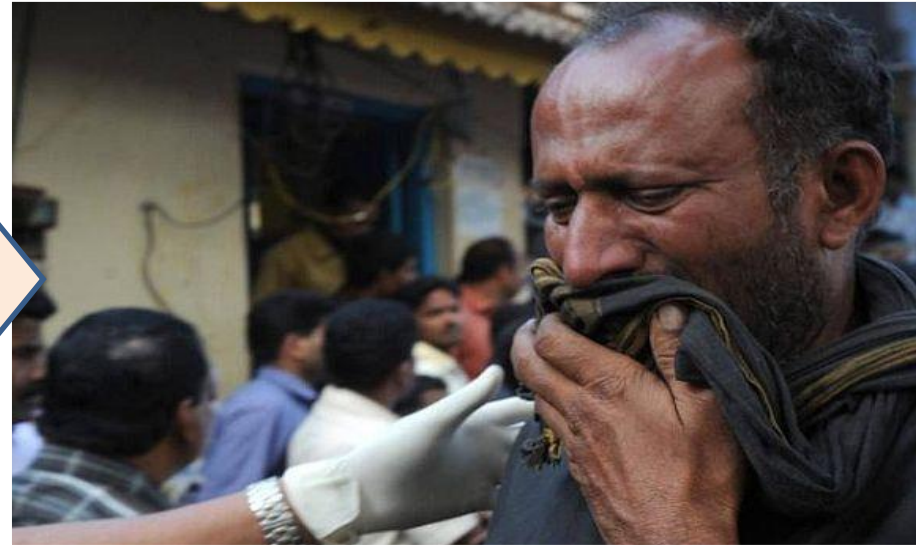

# STAMPEDE

**January 14, 1999:**  
Over 50 people lost their lives in a stampede at the Pamba base camp near Sabarimala in Kerala.

Over 800 people were killed and 100 injured in a stampede at the Mahakumbh Mela

# Rush & Speed lead to stampede

**August 27, 2003:** 40 pilgrims were killed and 125 others injured in a stampede as lakhs of people thronged the banks of river Godavari in Nashik for holy bath during Kumbh Mela