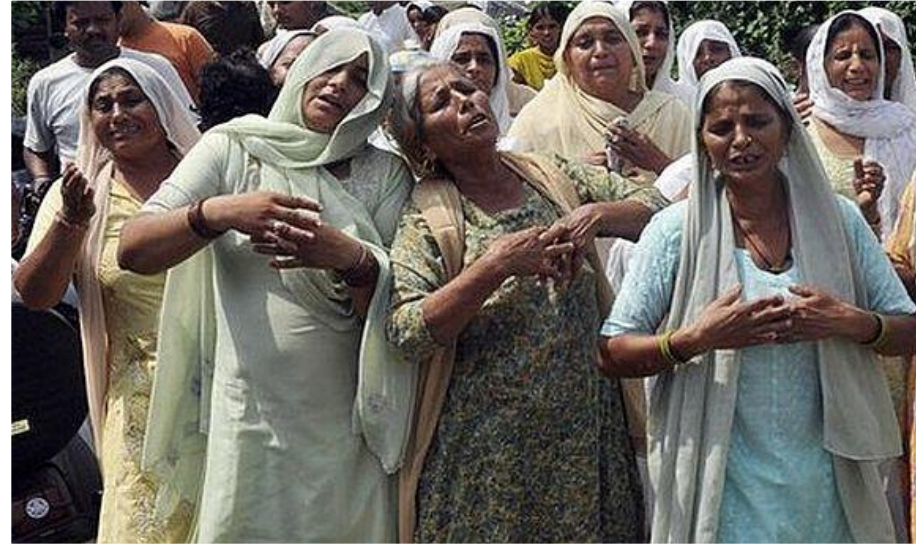

# Tragedy At Ratangarh Temple: Why Do Deadly Stampedes Occur During Indian Religious Festivals?

At least 115 people have died and 100 more injured during a stampede near the Ratangarh Temple in the Indian state of Madhya Pradesh during the Navratri festivities. People died either by getting crushed, or drowning in the Sindh river below.

# TEMPLE STAMPEDE

March 4, 2010: About 63 people were killed and 15 injured when a gate at Kripalu Maharaj's Ashra

**January 26, 2005:** At least 350 people were killed and over 200 injured in a stampede at a religious fair in Wai in Satara district of western Maharashtra

# TEMPLE STAMPEDE

August 3, 2008: Over 160 people were killed and several injured in a stampede at the Naina Devi temple in Himachal Pradesh on August 3, 2008

January-July 2008: Six people were killed and 12 injured in July 2008 during the annual Jagannath Yatra in Puri, Orissa