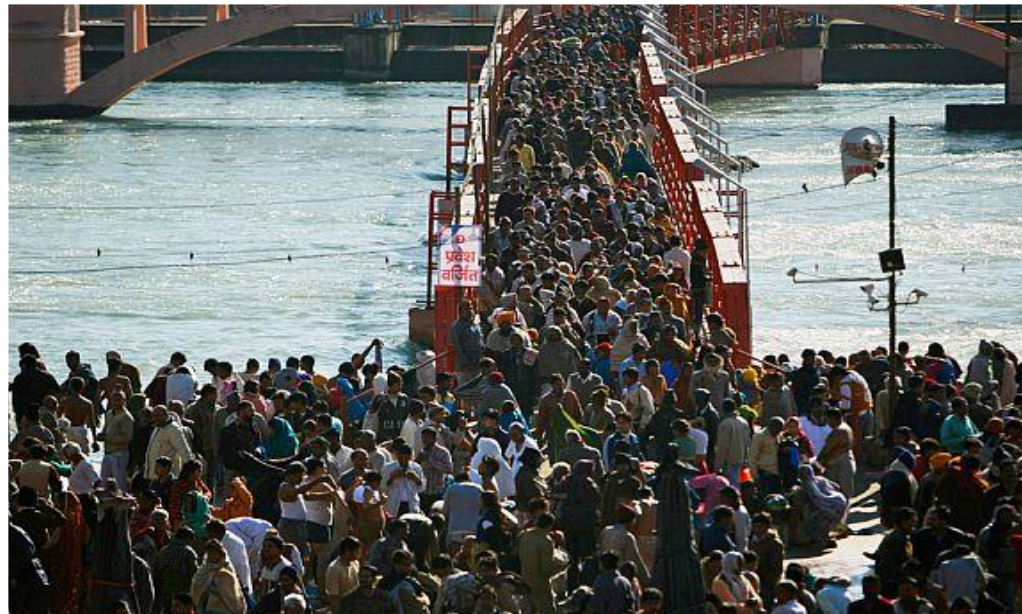

# STAMPEDE

**January 14, 1999:**  
Over 50 people lost their lives in a stampede at the Pamba base camp near Sabarimala in Kerala.

Over 800 people were killed and 100 injured in a stampede at the Mahakumbh Mela

# Rush & Speed lead to stampede

**August 27, 2003:** 40 pilgrims were killed and 125 others injured in a stampede as lakhs of people thronged the banks of river Godavari in Nashik for holy bath during Kumbh Mela

# Tragedy At Ratangarh Temple: Why Do Deadly Stampedes Occur During Indian Religious Festivals?

At least 115 people have died and 100 more injured during a stampede near the Ratangarh Temple in the Indian state of Madhya Pradesh during the Navratri festivities. People died either by getting crushed, or drowning in the Sindh river below.